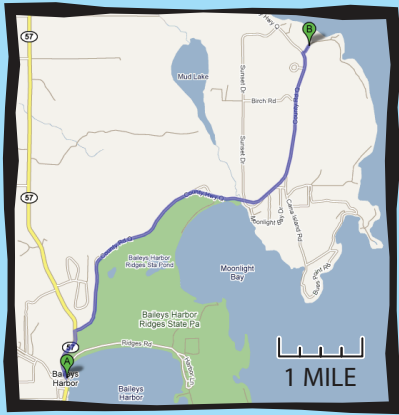

GORDON LODGE

— on north bay —

1420 Pine Drive, Baileys Harbor, WI 54202

Phone: 920-839-2331

Email: gldodge@gordonlodge.com

www.gordonlodge.com

Take Hwy 57 to Hwy Q to Pine Drive

NORTH BAY

LAKE MICHIGAN