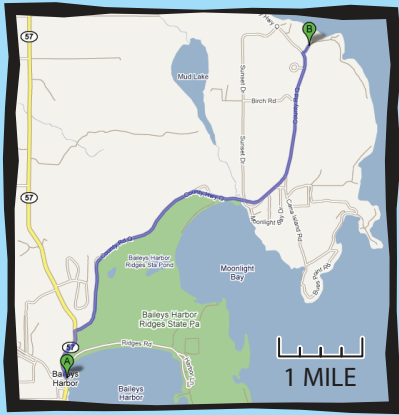

# GORDON LODGE

— on north bay —

1420 Pine Drive, Baileys Harbor, WI 54202

Phone: 920-839-2331

Email: [gldodge@gordonlodge.com](mailto:gldodge@gordonlodge.com)

[www.gordonlodge.com](http://www.gordonlodge.com)

Take Hwy 57 to Hwy Q to Pine Drive

## NORTH BAY

LAKE MICHIGAN