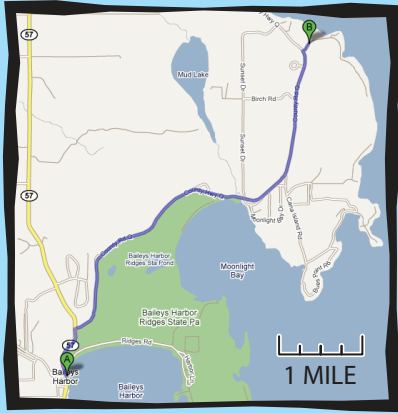

GORDON LODGE

— on north bay —

1420 Pine Drive, Baileys Harbor, WI 54202

Phone: 920-839-2331

Email: gldodge@gordonlodge.com

www.gordonlodge.com

Take Hwy 57 to Hwy Q to Pine Drive

NORTH BAY

LAKE MICHIGAN