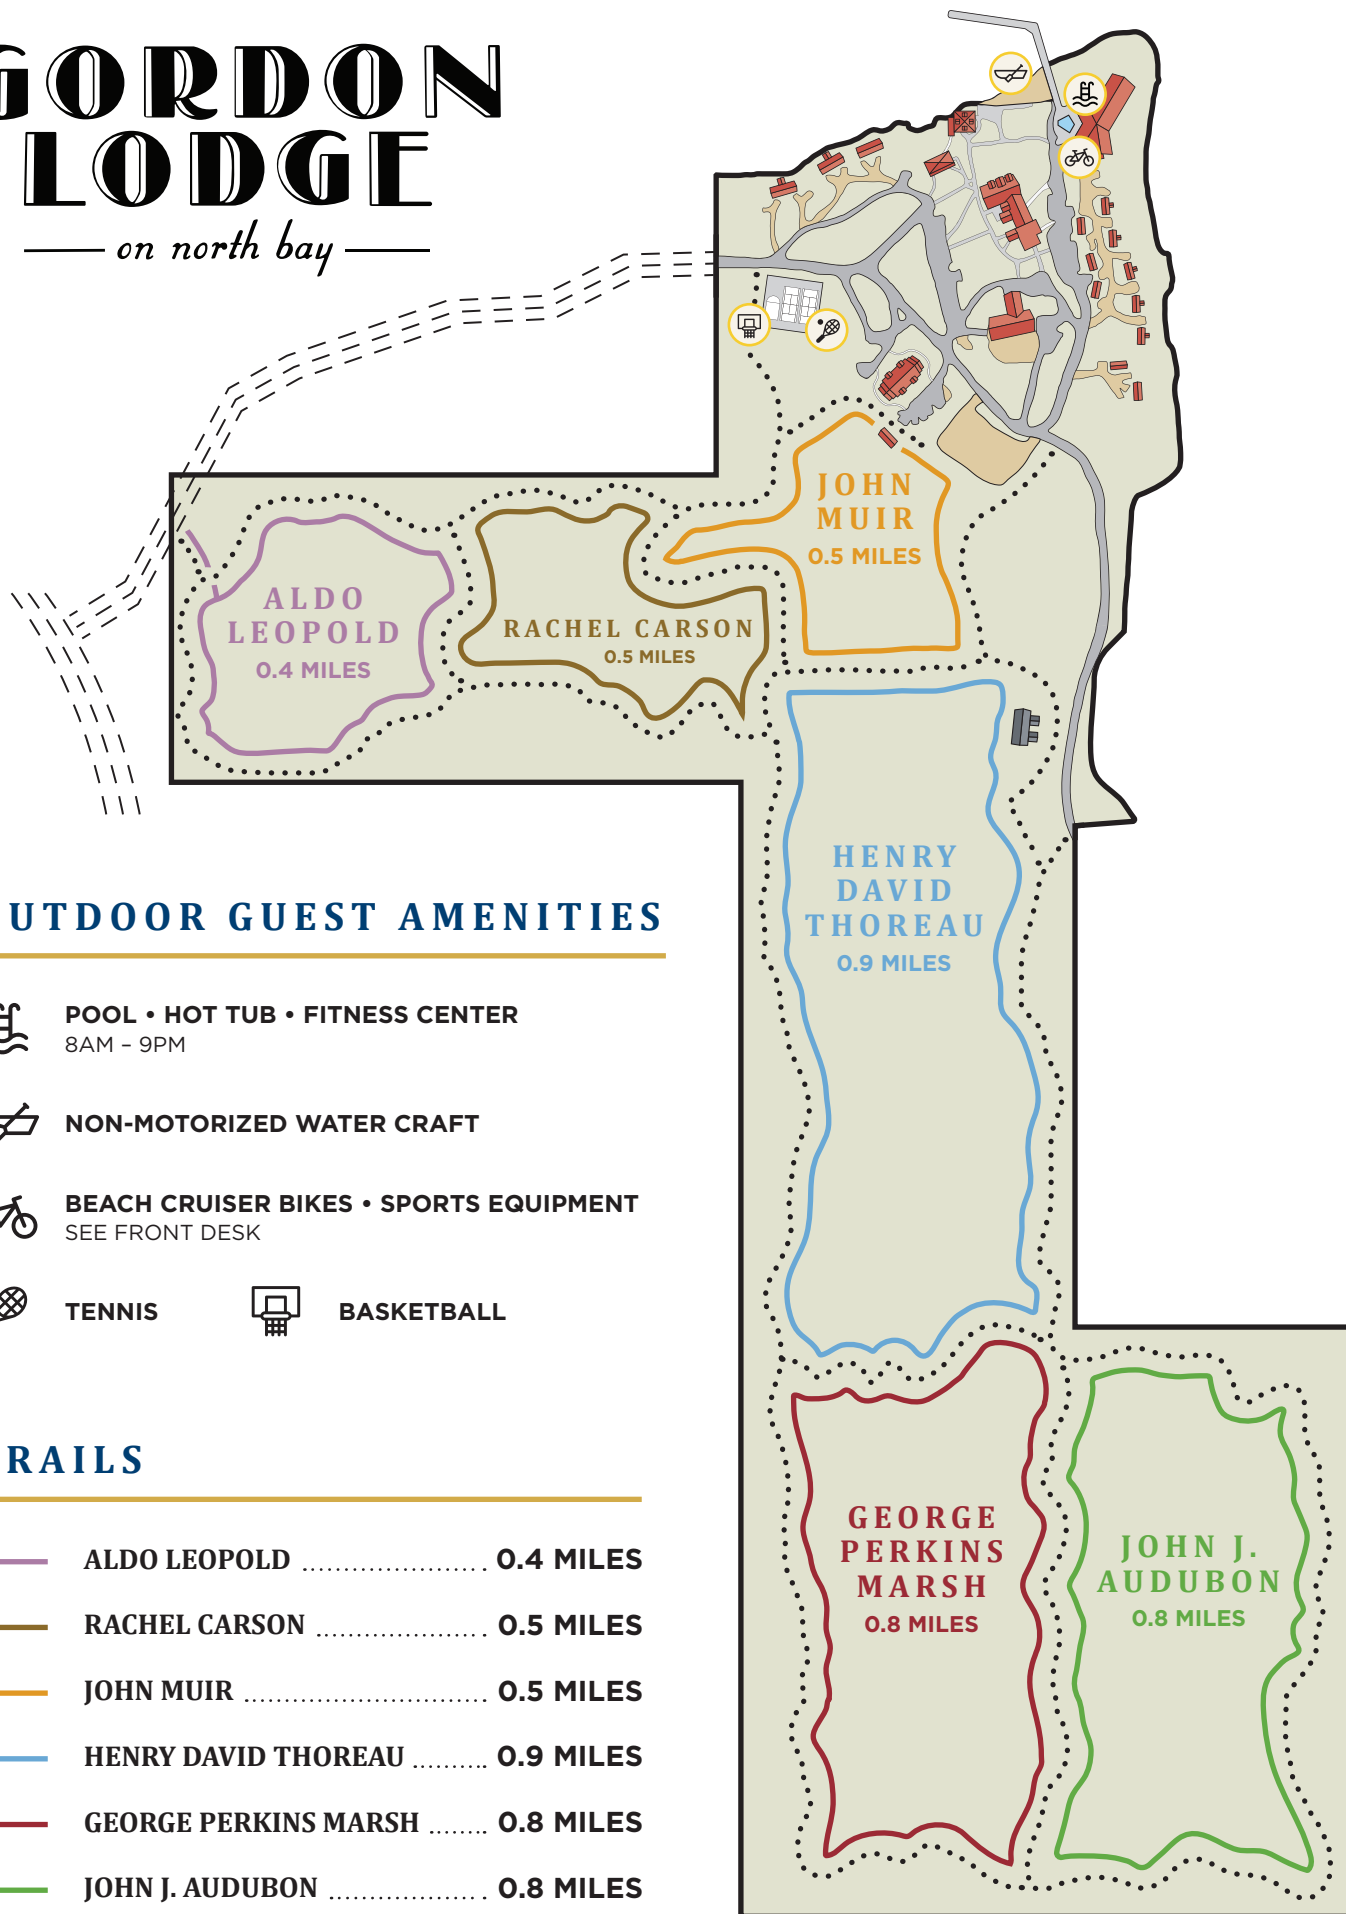

GORDON LODGE

— on north bay —

NORTH BAY

1420 PINE DRIVE, BAILEYS HARBOR, WI 54202
920.839.2331 • GORDONLODGE.COM
GLODGE@GORDONLODGE.COM

TV CHANNEL 35 - Resort Information

GORDON LODGE

— on north bay —

OUTDOOR GUEST AMENITIES

POOL • HOT TUB • FITNESS CENTER
8AM - 9PM

NON-MOTORIZED WATER CRAFT

BEACH CRUISER BIKES • SPORTS EQUIPMENT
SEE FRONT DESK

TENNIS

BASKETBALL

TRAILS

	ALDO LEOPOLD	0.4 MILES
	RACHEL CARSON	0.5 MILES
	JOHN MUIR	0.5 MILES
	HENRY DAVID THOREAU	0.9 MILES
	GEORGE PERKINS MARSH	0.8 MILES
	JOHN J. AUDUBON	0.8 MILES