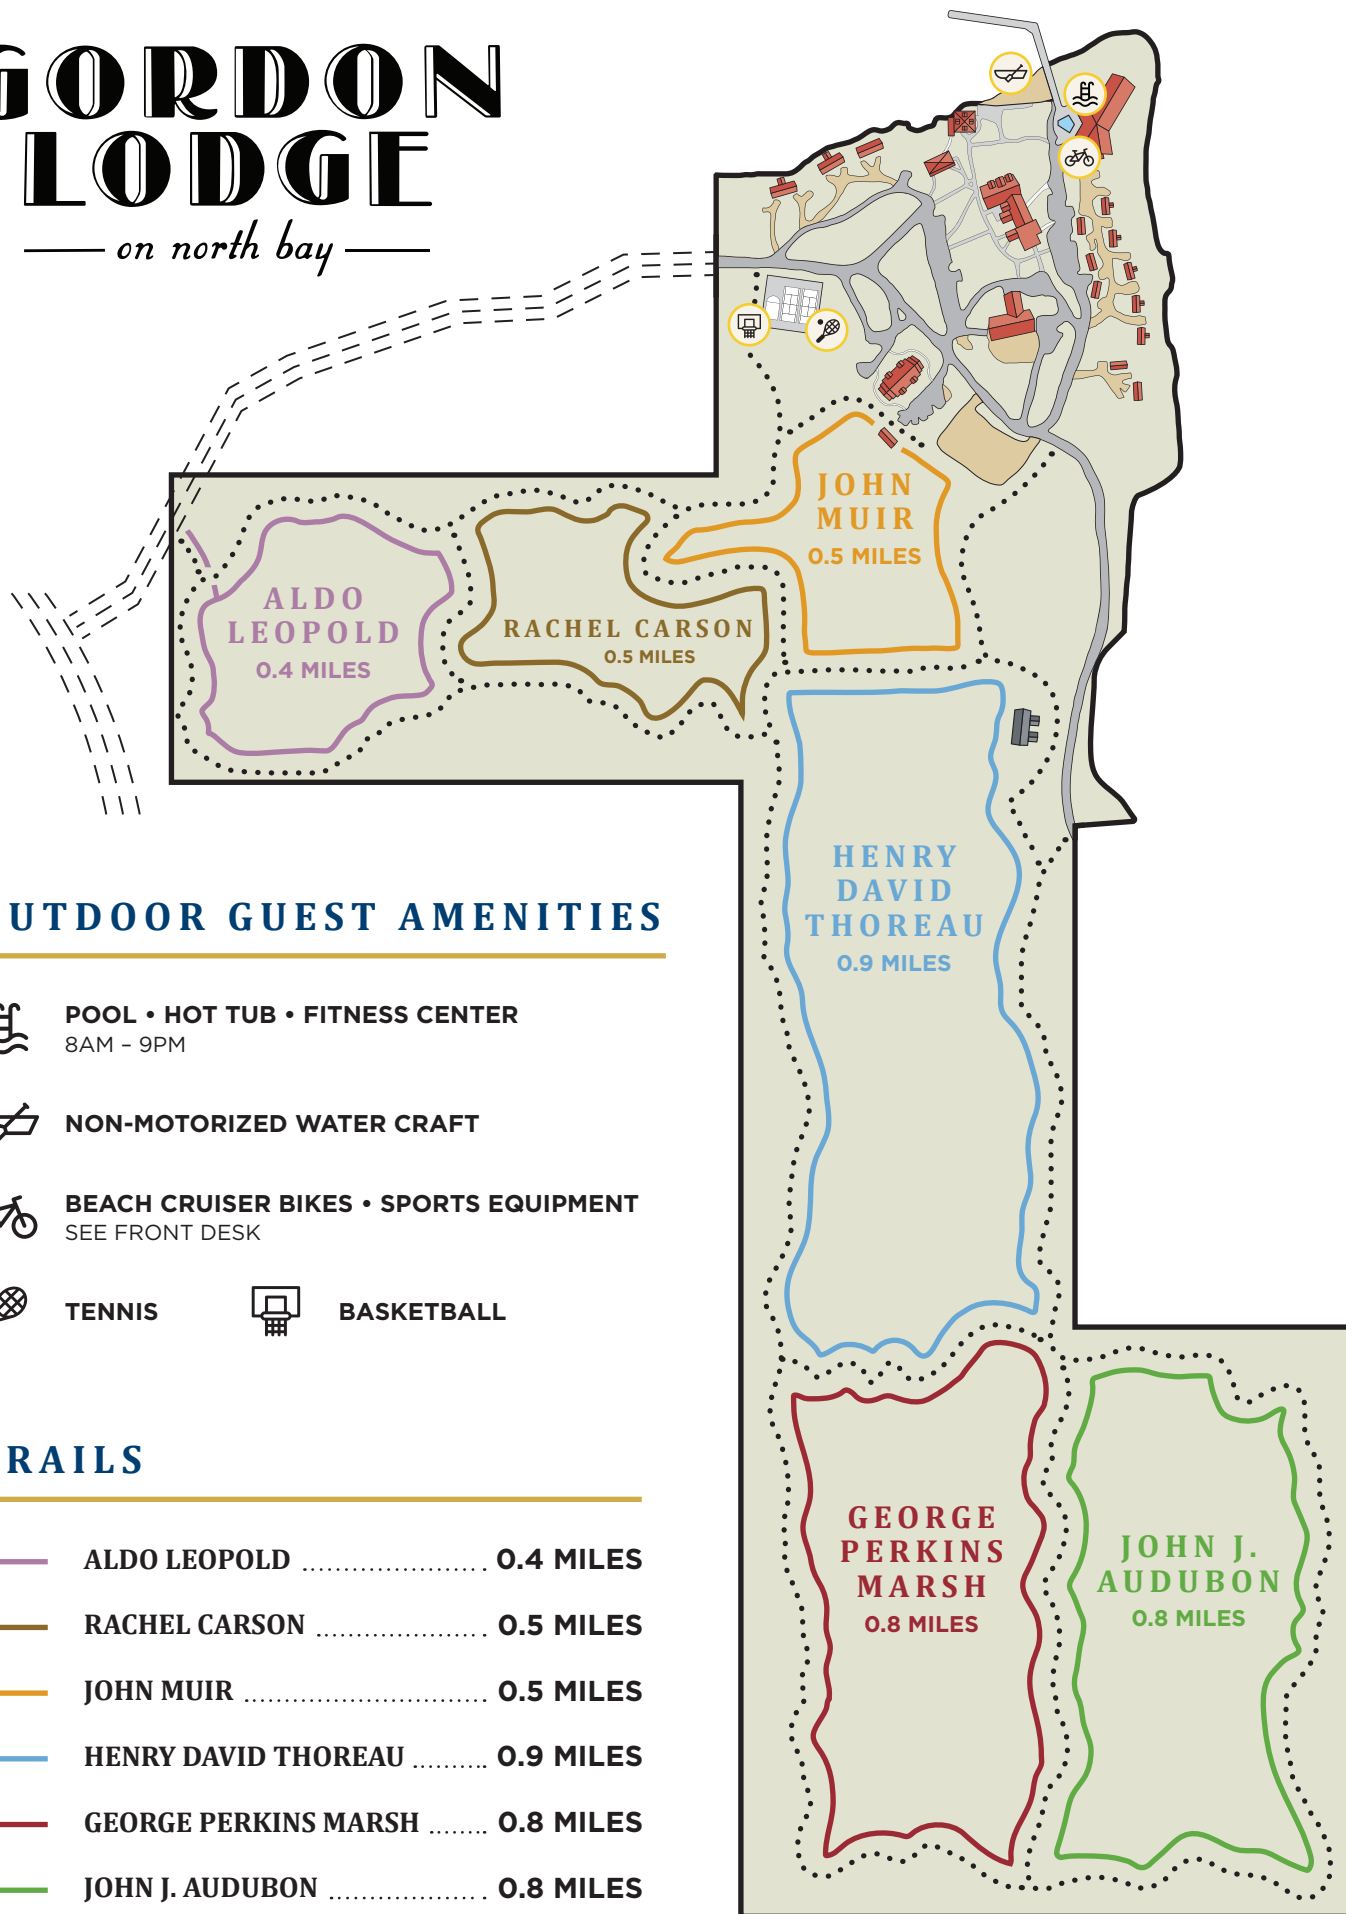

# GORDON LODGE

— on north bay —

## OUTDOOR GUEST AMENITIES

**POOL • HOT TUB • FITNESS CENTER**  
8AM - 9PM

**NON-MOTORIZED WATER CRAFT**

**BEACH CRUISER BIKES • SPORTS EQUIPMENT**  
SEE FRONT DESK

**TENNIS**

**BASKETBALL**

## TRAILS

	ALDO LEOPOLD .....	0.4 MILES
	RACHEL CARSON .....	0.5 MILES
	JOHN MUIR .....	0.5 MILES
	HENRY DAVID THOREAU .....	0.9 MILES
	GEORGE PERKINS MARSH .....	0.8 MILES
	JOHN J. AUDUBON .....	0.8 MILES