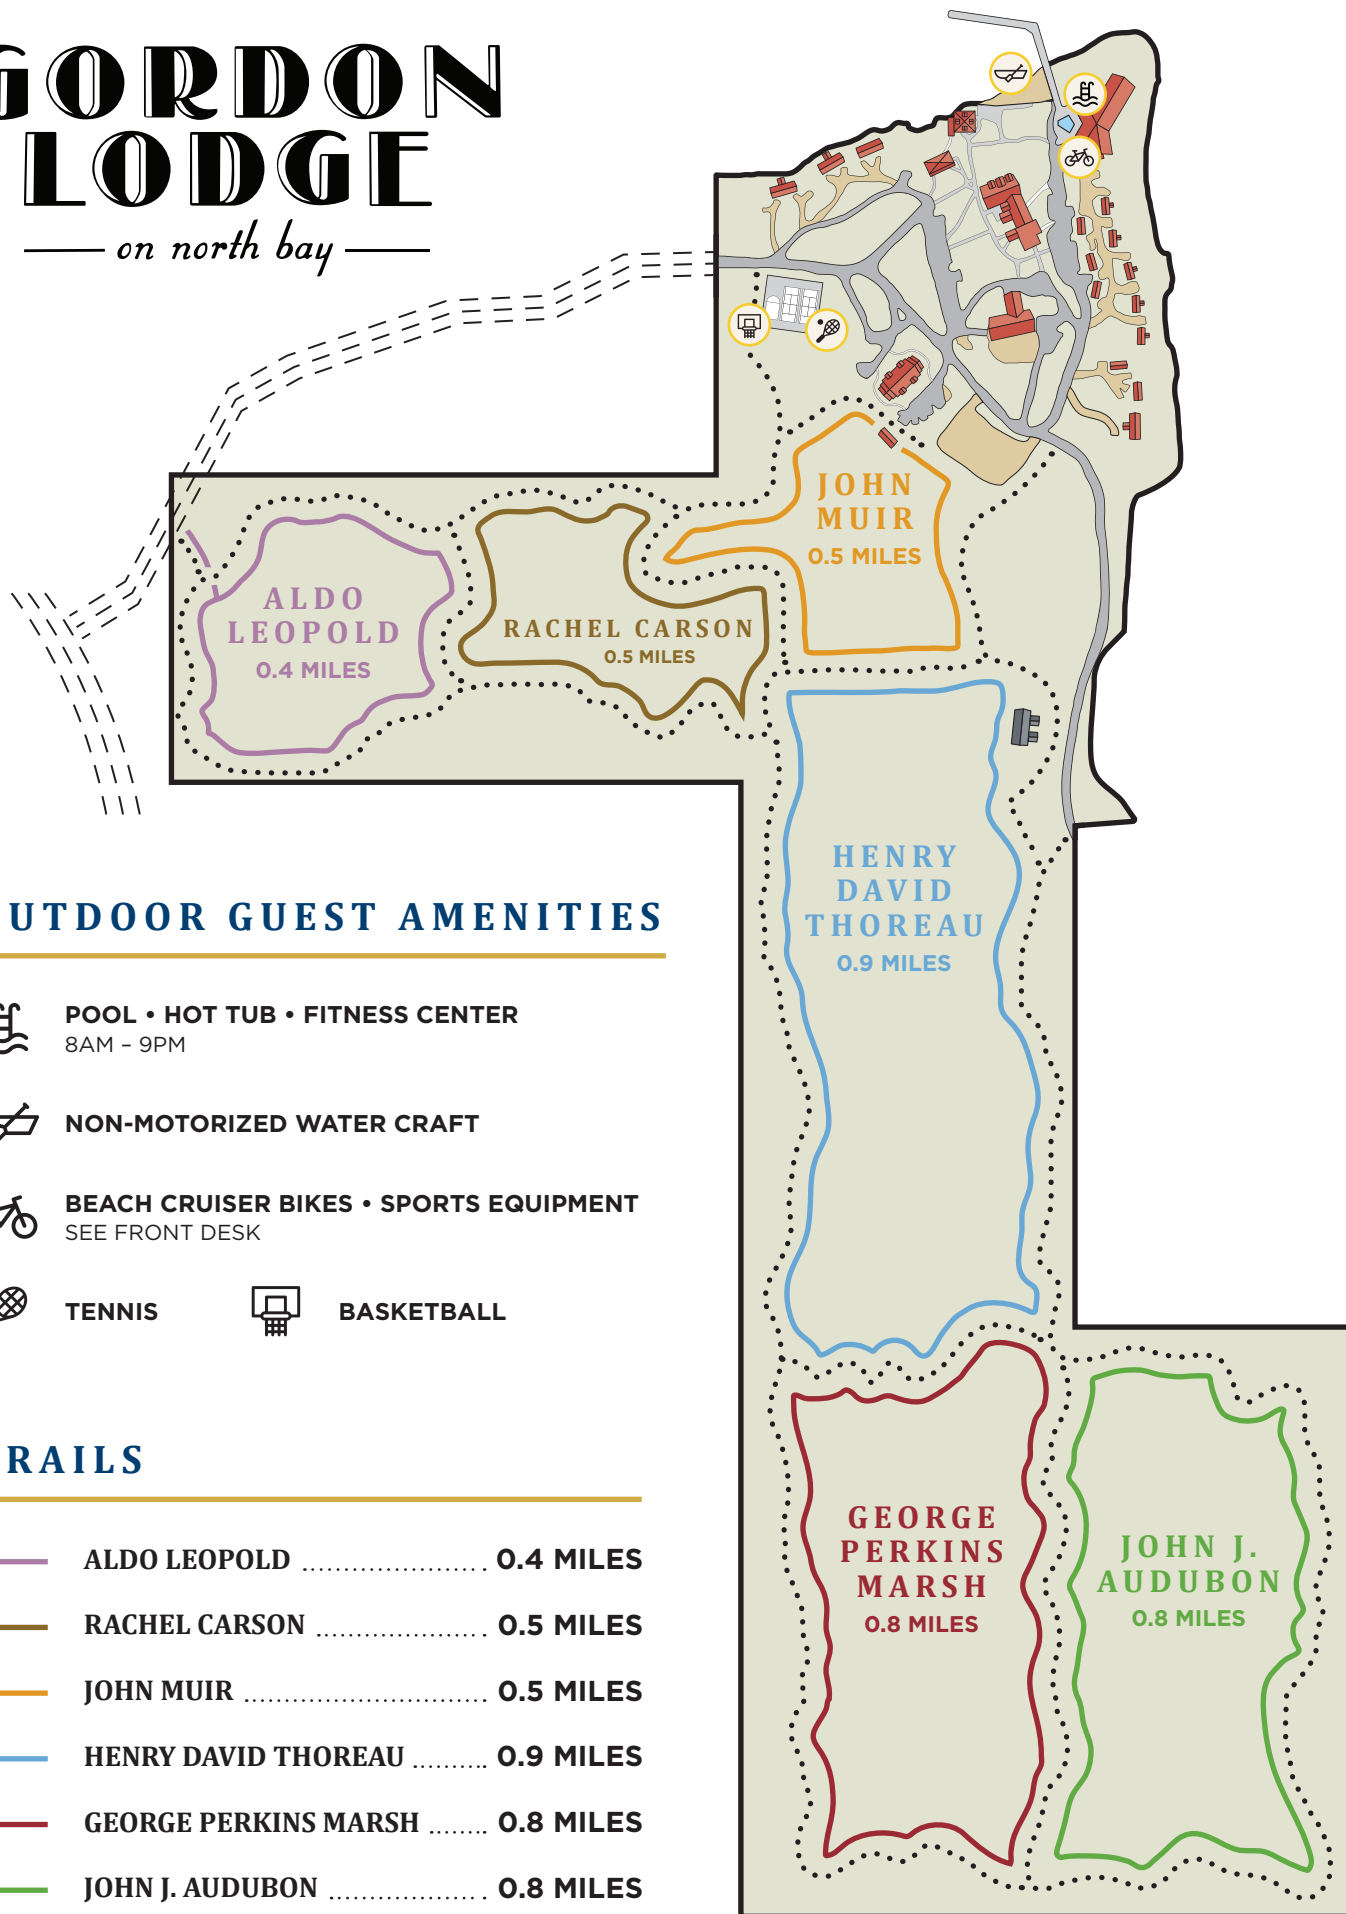

GORDON LODGE

— on north bay —

OUTDOOR GUEST AMENITIES

POOL • HOT TUB • FITNESS CENTER
8AM - 9PM

NON-MOTORIZED WATER CRAFT

BEACH CRUISER BIKES • SPORTS EQUIPMENT
SEE FRONT DESK

TENNIS

BASKETBALL

TRAILS

	ALDO LEOPOLD	0.4 MILES
	RACHEL CARSON	0.5 MILES
	JOHN MUIR	0.5 MILES
	HENRY DAVID THOREAU	0.9 MILES
	GEORGE PERKINS MARSH	0.8 MILES
	JOHN J. AUDUBON	0.8 MILES